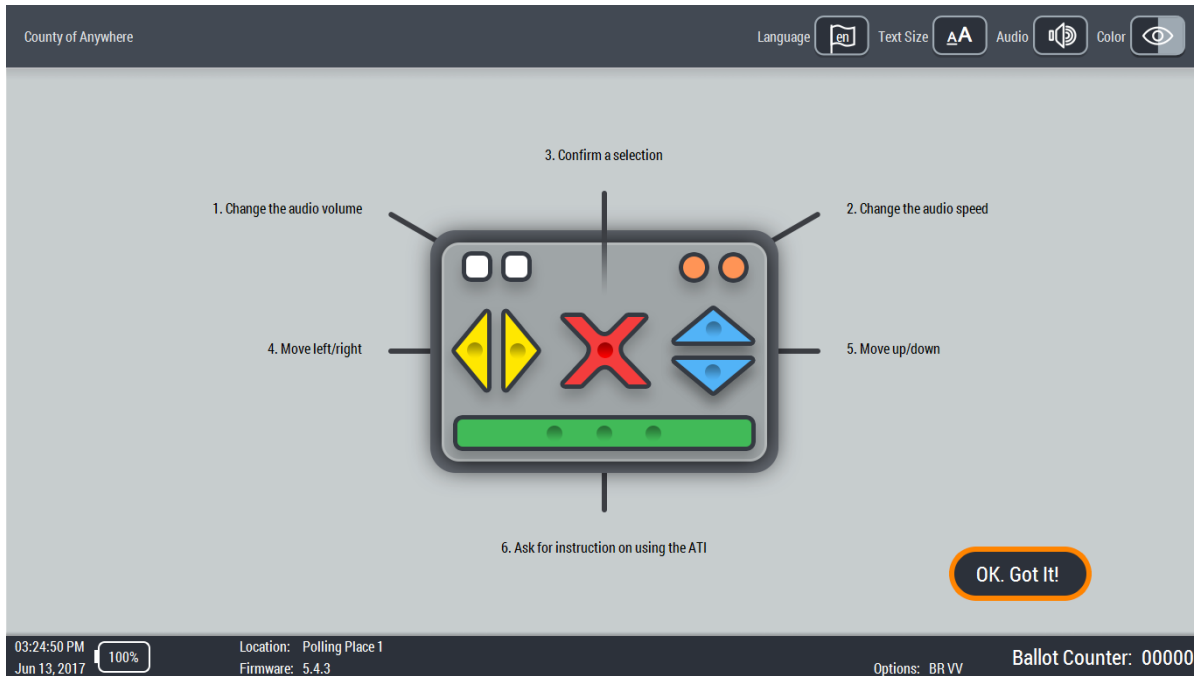

ACCESSIBILITY OPTIONS

Accessible Marking Solutions

Accessible, audio-visual ballot marking interface, supporting a range of assistive input devices, including ATI (Audio-Tactile Interface), sip-and-puff, paddles, etc., that can be used simultaneously with the touchscreen display on the ImageCast® Evolution.

The ImageCast® Evolution can continuously scan ballots while the optional secondary display is used for an accessible voting session.